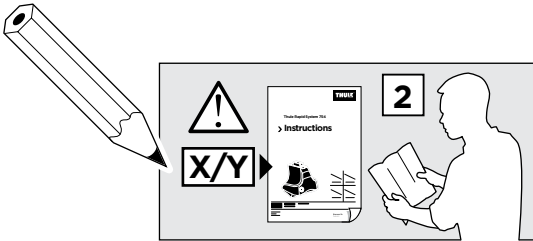

170 x4

736 x4

x1

x1

1

	X (scale)	X (mm)	X (inch)
PORSCHE Cayenne, 5-dr SUV, 10- / *11- (Without railing)	51	1161	45 3/4

	Y (scale)	Y (mm)	Y (inch)
PORSCHE Cayenne, 5-dr SUV, 10- / *11- (Without railing)	45	1101	43 3/8