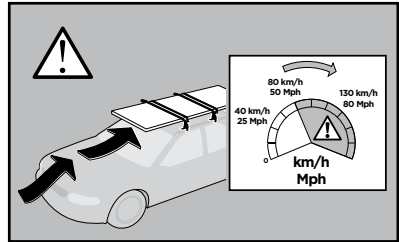

Thule Rapid System Kit 1632

> Instructions

PORSCHE Cayenne, 5-dr SUV, 10- / *11- (Without railing)

*North America

ISO 11154-E

141632

C.20121003
519-1632-01

Bring your life
thule.com

170 x4

736 x4

x1

x1

1

	X (scale)	X (mm)	X (inch)
PORSCHE Cayenne, 5-dr SUV, 10- / *11- (Without railing)	51	1161	45 3/4

	Y (scale)	Y (mm)	Y (inch)
PORSCHE Cayenne, 5-dr SUV, 10- / *11- (Without railing)	45	1101	43 3/8