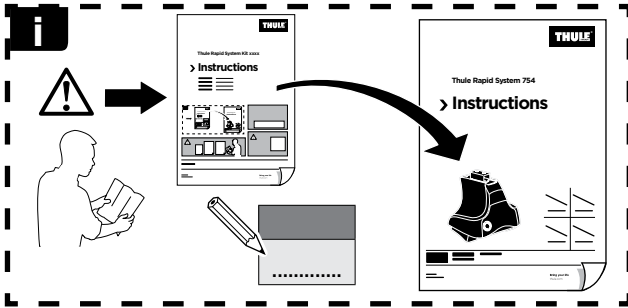

Thule Rapid System Kit 1632

> Instructions

PORSCHE Cayenne, 5-dr SUV, 10- / *11- (Without railing)

*North America

ISO 11154-E

141632

C.20121003
519-1632-01

Bring your life
thule.com

170 x4

736 x4

x1

x1

1

	X (scale)	X (mm)	X (inch)
PORSCHE Cayenne, 5-dr SUV, 10- / *11- (Without railing)	51	1161	45 3/4

	Y (scale)	Y (mm)	Y (inch)
PORSCHE Cayenne, 5-dr SUV, 10- / *11- (Without railing)	45	1101	43 3/8