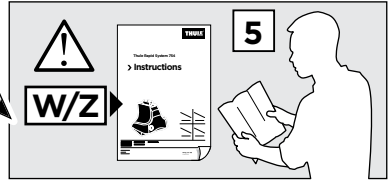

3

	W (mm)	Z (mm)	W (inch)	Z (inch)
PORSCHE Cayenne, 5-dr SUV, 10- / *11- (Without railing)	400	700	15 ³/₄	27 ¹/₂