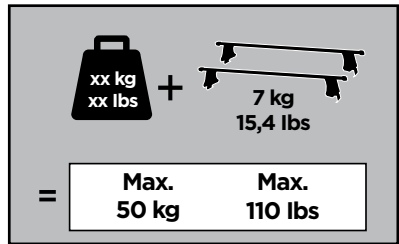

Thule Rapid System Kit 1632

> Instructions

PORSCHE Cayenne, 5-dr SUV, 10- / *11- (Without railing)

*North America

ISO 11154-E

141632

C.20121003
519-1632-01

Bring your life
thule.com

170 x4

736 x4

x1

x1

1

	X (scale)	X (mm)	X (inch)
PORSCHE Cayenne, 5-dr SUV, 10- / *11- (Without railing)	51	1161	45 3/4

	Y (scale)	Y (mm)	Y (inch)
PORSCHE Cayenne, 5-dr SUV, 10- / *11- (Without railing)	45	1101	43 3/8

2

PORSCHE Cayenne, 5-dr SUV, 10- / *11- (Without railing)

3

	W (mm)	Z (mm)	W (inch)	Z (inch)
PORSCHE Cayenne , 5-dr SUV, 10- / *11- (Without railing)	400	700	15 ³/₄	27 ¹/₂