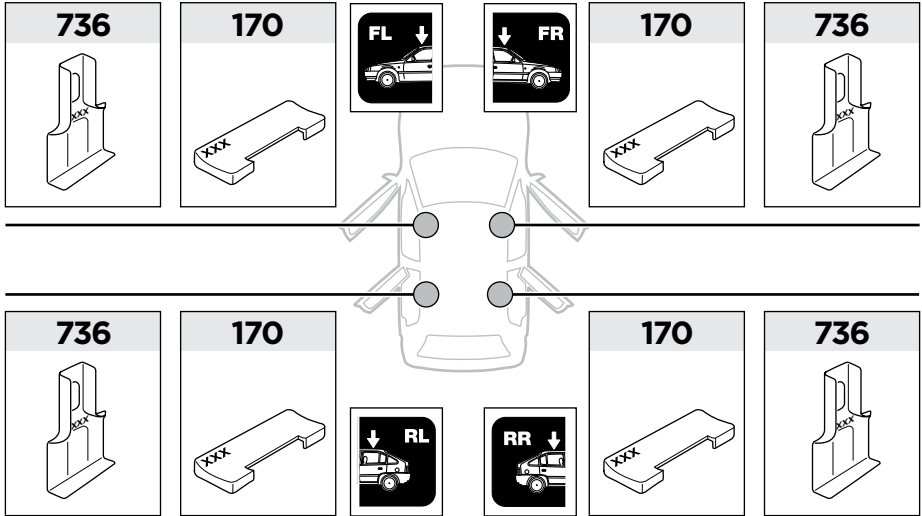

170 x4

736 x4

x1

x1

1

	X (scale)	X (mm)	X (inch)
PORSCHE Cayenne, 5-dr SUV, 10- / *11- (Without railing)	51	1161	45 3/4

	Y (scale)	Y (mm)	Y (inch)
PORSCHE Cayenne, 5-dr SUV, 10- / *11- (Without railing)	45	1101	43 3/8

2

PORSCHE Cayenne, 5-dr SUV, 10- / *11- (Without railing)

3

	W (mm)	Z (mm)	W (inch)	Z (inch)
PORSCHE Cayenne , 5-dr SUV, 10- / *11- (Without railing)	400	700	15 ³/₄	27 ¹/₂