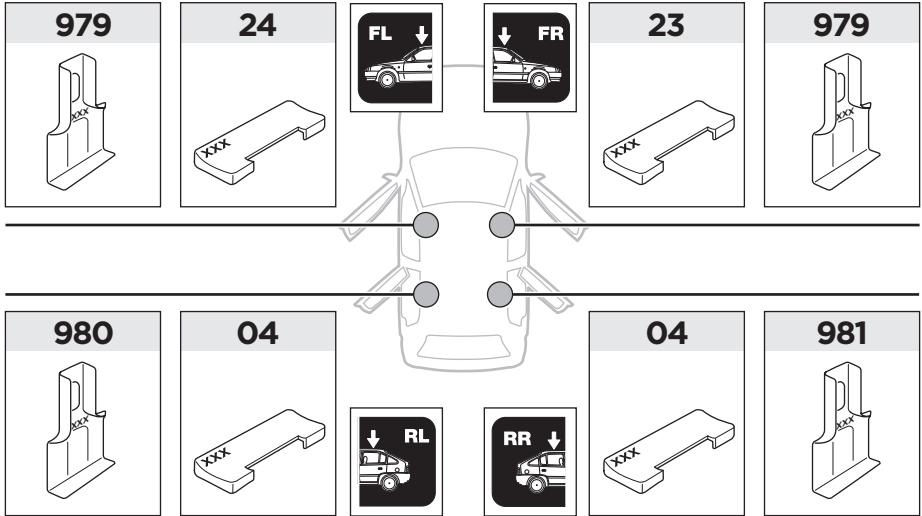

Thule Rapid System Kit 1495

> Instructions

SKODA Superb, 4-dr Sedan, 08-15

ISO 11154-E

141495

C.20150906
519-1495-04

Bring your life
thule.com

1

	X (scale)	X (mm)	X (inch)
SKODA Superb, 4-dr Sedan, 08-15	40	1051	41 ³/₈

	Y (scale)	Y (mm)	Y (inch)
SKODA Superb, 4-dr Sedan, 08-15	39	1041	41

2

SKODA Superb, 4-dr Sedan, 08-15

3

	W (mm)	Z (mm)	W (inch)	Z (inch)
SKODA Superb, 4-dr Sedan, 08-15	380	810	15	31 ⁷/₈