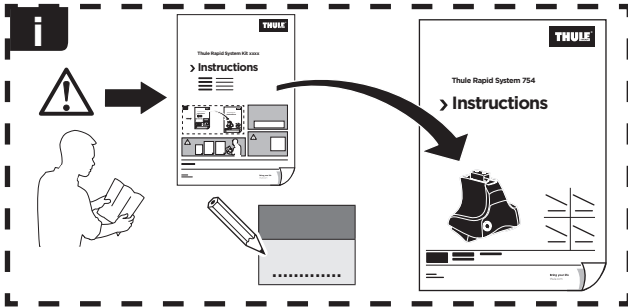

Thule Rapid System Kit 1495

> Instructions

SKODA Superb, 4-dr Sedan, 08-15

ISO 11154-E

141495

C.20150906
519-1495-04

Bring your life
thule.com

1

	X (scale)	X (mm)	X (inch)
SKODA Superb, 4-dr Sedan, 08-15	40	1051	41 ³/₈

	Y (scale)	Y (mm)	Y (inch)
SKODA Superb, 4-dr Sedan, 08-15	39	1041	41

2

SKODA Superb, 4-dr Sedan, 08-15

3

	W (mm)	Z (mm)	W (inch)	Z (inch)
SKODA Superb, 4-dr Sedan, 08-15	380	810	15	31 ⁷/₈