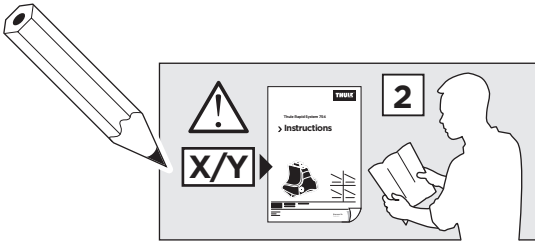

Thule Rapid System Kit 1495

> Instructions

SKODA Superb, 4-dr Sedan, 08-15

ISO 11154-E

141495

C.20150906
519-1495-04

Bring your life
thule.com

1

	X (scale)	X (mm)	X (inch)
SKODA Superb, 4-dr Sedan, 08-15	40	1051	41 ³/₈

	Y (scale)	Y (mm)	Y (inch)
SKODA Superb, 4-dr Sedan, 08-15	39	1041	41

2

SKODA Superb, 4-dr Sedan, 08-15

3

	W (mm)	Z (mm)	W (inch)	Z (inch)
SKODA Superb, 4-dr Sedan, 08-15	380	810	15	31 ⁷/₈