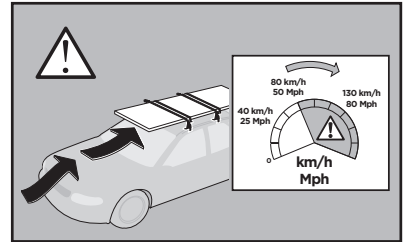

Thule Rapid System Kit 1495

> Instructions

SKODA Superb, 4-dr Sedan, 08-15

ISO 11154-E

141495

C.20150906
519-1495-04

Bring your life
thule.com