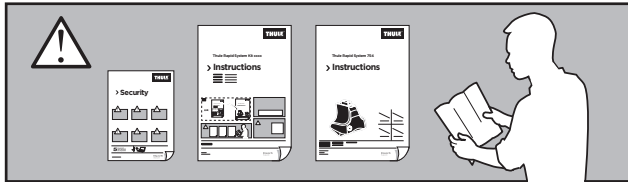

Thule Rapid System Kit 1495

> Instructions

SKODA Superb, 4-dr Sedan, 08-15

ISO 11154-E

141495

C.20150906
519-1495-04

Bring your life
thule.com

1

	X (scale)	X (mm)	X (inch)
SKODA Superb, 4-dr Sedan, 08-15	40	1051	41 ³/₈

	Y (scale)	Y (mm)	Y (inch)
SKODA Superb, 4-dr Sedan, 08-15	39	1041	41

2

SKODA Superb, 4-dr Sedan, 08-15

3

	W (mm)	Z (mm)	W (inch)	Z (inch)
SKODA Superb, 4-dr Sedan, 08-15	380	810	15	31 ⁷/₈