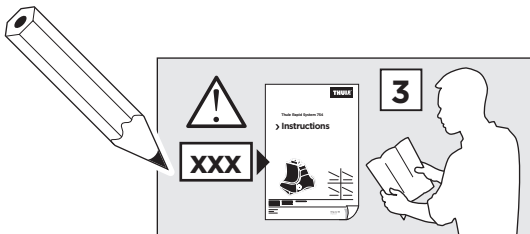

Thule Rapid System Kit 1495

> Instructions

SKODA Superb, 4-dr Sedan, 08-15

ISO 11154-E

141495

C.20150906
519-1495-04

Bring your life
thule.com

1

	X (scale)	X (mm)	X (inch)
SKODA Superb, 4-dr Sedan, 08-15	40	1051	41 ³/₈

	Y (scale)	Y (mm)	Y (inch)
SKODA Superb, 4-dr Sedan, 08-15	39	1041	41

2

SKODA Superb, 4-dr Sedan, 08-15

3

	W (mm)	Z (mm)	W (inch)	Z (inch)
SKODA Superb, 4-dr Sedan, 08-15	380	810	15	31 ⁷/₈