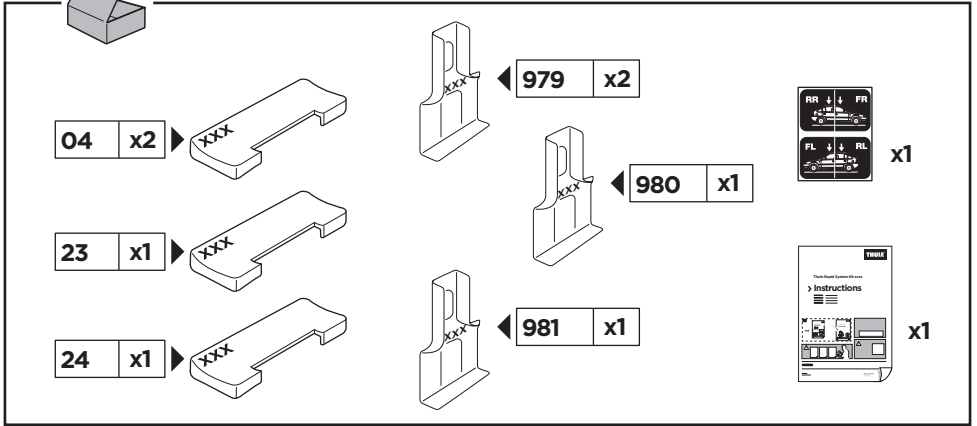

Thule Rapid System Kit 1495

> Instructions

SKODA Superb, 4-dr Sedan, 08-15

ISO 11154-E

141495

C.20150906
519-1495-04

Bring your life
thule.com

1

	X (scale)	X (mm)	X (inch)
SKODA Superb, 4-dr Sedan, 08-15	40	1051	41 ³/₈

	Y (scale)	Y (mm)	Y (inch)
SKODA Superb, 4-dr Sedan, 08-15	39	1041	41

2

SKODA Superb, 4-dr Sedan, 08-15

3

	W (mm)	Z (mm)	W (inch)	Z (inch)
SKODA Superb, 4-dr Sedan, 08-15	380	810	15	31 ⁷/₈