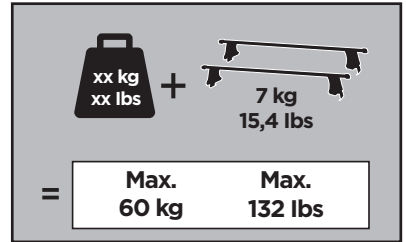

Thule Rapid System Kit 1495

> Instructions

SKODA Superb, 4-dr Sedan, 08-15

ISO 11154-E

141495

C.20150906
519-1495-04

Bring your life
thule.com

1

	X (scale)	X (mm)	X (inch)
SKODA Superb, 4-dr Sedan, 08-15	40	1051	41 ³/₈

	Y (scale)	Y (mm)	Y (inch)
SKODA Superb, 4-dr Sedan, 08-15	39	1041	41

2

SKODA Superb, 4-dr Sedan, 08-15

3

	W (mm)	Z (mm)	W (inch)	Z (inch)
SKODA Superb, 4-dr Sedan, 08-15	380	810	15	31 ⁷/₈