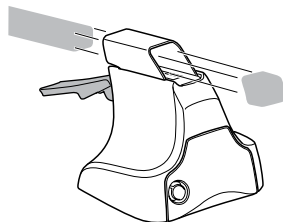

1

2

754 Rapid System
480R Rapid Traverse
(North America)

x4

x4

x4

480 Traverse
(North America)

x4