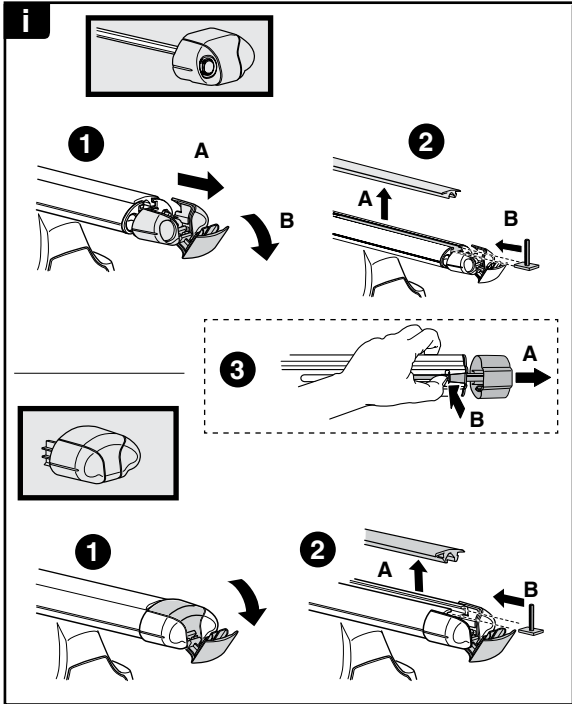

THULE
SWEDEN
**ONE
KEY
SYSTEM**

		(x4)
		(x6)
		(x8)
NA		(x10)
EUR		(x12)
ASIA		

WW ▶ Thule Sweden AB, Box 69, 330 33 Hillerstorp, SWEDEN
NA ▶ Thule Inc., 42 Silvermine Road, Seymour, Connecticut 06483, USA

info@thule.com
customer.service@thule.com

www.thule.com