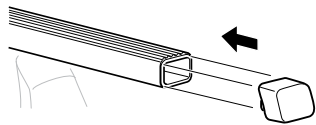

Kit 1431

SUBARU Tribeca, 5-dr SUV, 06–

754 Rapid System
480R Rapid Traverse (North America)

480 Traverse (North America)

1

2

754 Rapid System
480R Rapid Traverse
(North America)

x4

x4

x4

480 Traverse
(North America)

x4

3**754** Rapid System

	X
SUBARU Tribeca, 5-dr SUV, 06-	52,5

	Y
SUBARU Tribeca, 5-dr SUV, 06-	47

3**480R** Rapid Traverse**480** Traverse**(North America)**

	X inch	X mm
SUBARU Tribeca, 5-dr SUV, 06-	46 1/4"	1176 mm

	Y inch	Y mm
SUBARU Tribeca, 5-dr SUV, 06-	44 1/8"	1121 mm

4

5

SUBARU Tribeca, 5-dr SUV, 06-

6

SUBARU Tribeca, 5-dr SUV, 06-

X mm	Y mm	X inch	Y inch
300 mm	750 mm	11 3/4"	29 1/2"