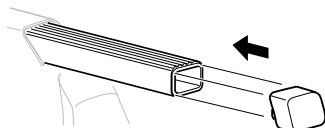

Kit 1431

SUBARU Tribeca, 5-dr SUV, 06–

754 Rapid System
480R Rapid Traverse (North America)

480 Traverse (North America)

1

2

754 Rapid System
480R Rapid Traverse
(North America)

x4

x4

x4

480 Traverse
(North America)

x4

3**754** Rapid System

	X
SUBARU Tribeca, 5-dr SUV, 06-	52,5

	Y
SUBARU Tribeca, 5-dr SUV, 06-	47

3**480R** Rapid Traverse**480** Traverse**(North America)**

	X inch	X mm
SUBARU Tribeca, 5-dr SUV, 06-	46 1/4"	1176 mm

	Y inch	Y mm
SUBARU Tribeca, 5-dr SUV, 06-	44 1/8"	1121 mm

4

5

SUBARU Tribeca, 5-dr SUV, 06-

6

SUBARU Tribeca, 5-dr SUV, 06-

X mm	Y mm	X inch	Y inch
300 mm	750 mm	11 3/4"	29 1/2"