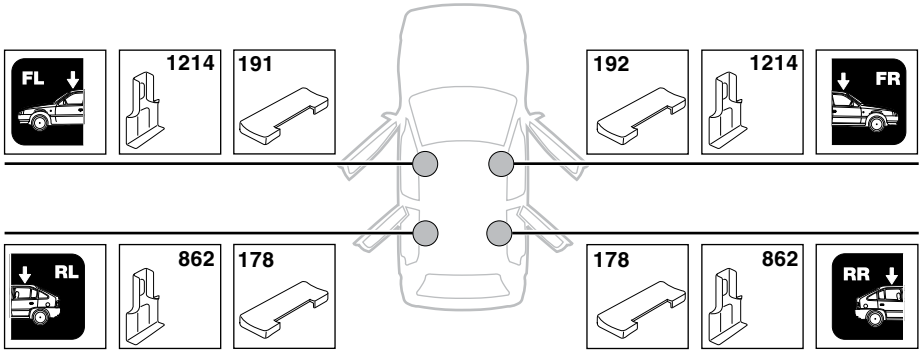

	X inch	X mm
SUBARU Tribeca, 5-dr SUV, 06-	46 1/4"	1176 mm

	Y inch	Y mm
SUBARU Tribeca, 5-dr SUV, 06-	44 1/8"	1121 mm

4

5

SUBARU Tribeca, 5-dr SUV, 06-

6

SUBARU Tribeca, 5-dr SUV, 06-

X mm	Y mm	X inch	Y inch
300 mm	750 mm	11 3/4"	29 1/2"