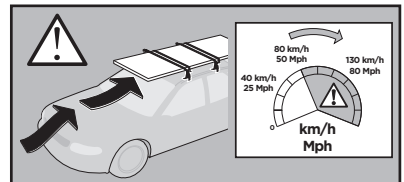

xx kg xx lbs	+		7 kg 15,4 lbs
CHRYSLER Voyager, 5-dr MPV, 96-00 CHRYSLER Grand Voyager, 5-dr MPV, 96-00 CHRYSLER Town & Country, 5-dr MPV, 96-00	=	Max. 50 kg 110 lbs	
CHRYSLER Town & Country, 5-dr Minivan, *08- DODGE Grand Caravan, 5-dr Minivan, *08- VOLKSWAGEN Routan, 5-dr Minivan, *09-	=	Max. 40 kg 88 lbs