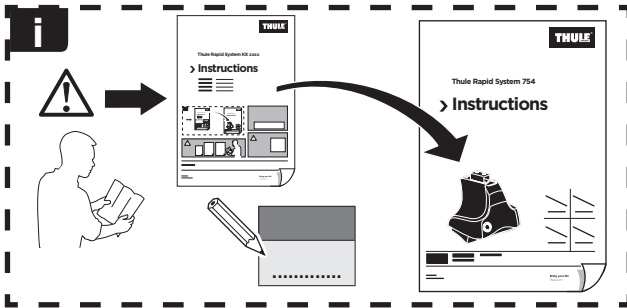

Thule Rapid System Kit 1043

> Instructions

1. **CHRYSLER Voyager**, 5-dr MPV, 96-00
   - **CHRYSLER Grand Voyager**, 5-dr MPV, 96-00
   - **CHRYSLER Town & Country**, 5-dr MPV, 96-00
   - **CHRYSLER Town & Country**, 5-dr Minivan, *08-
   - **DODGE Grand Caravan**, 5-dr Minivan, *08-
   - **VOLKSWAGEN Routan**, 5-dr Minivan, *09-
2. *North America

This Kit is only for vehicles with Dual Sliding Doors.