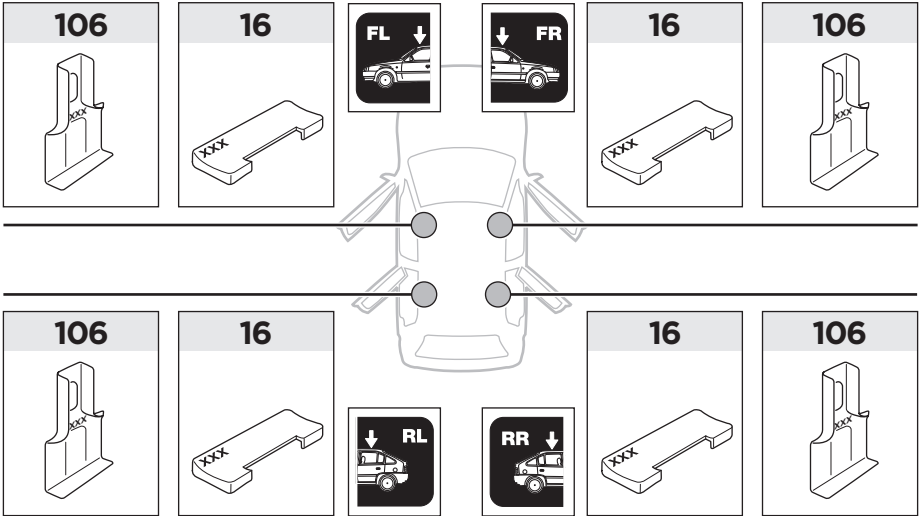

3

	W (mm)	Z (mm)	W (inch)	Z (inch)
CHRYSLER Voyager , 5-dr MPV, 96-00	630	700	24 ³ / ₄	27 ¹ / ₂
CHRYSLER Grand Voyager , 5-dr MPV, 96-00	630	700	24 ³ / ₄	27 ¹ / ₂
CHRYSLER Town & Country , 5-dr MPV, 96-00	630	700	24 ³ / ₄	27 ¹ / ₂
CHRYSLER Town & Country , 5-dr Minivan, *08-	700	700	27 ¹ / ₂	27 ¹ / ₂
DODGE Grand Caravan , 5-dr Minivan, *08-	700	700	27 ¹ / ₂	27 ¹ / ₂
VOLKSWAGEN Routan , 5-dr Minivan, *09-	700	700	27 ¹ / ₂	27 ¹ / ₂