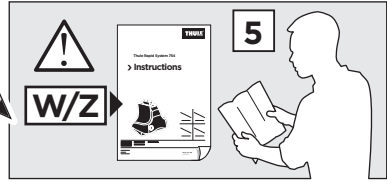

3

	W (mm)	Z (mm)	W (inch)	Z (inch)
CHRYSLER Voyager , 5-dr MPV, 96-00	630	700	24 ³ / ₄	27 ¹ / ₂
CHRYSLER Grand Voyager , 5-dr MPV, 96-00	630	700	24 ³ / ₄	27 ¹ / ₂
CHRYSLER Town & Country , 5-dr MPV, 96-00	630	700	24 ³ / ₄	27 ¹ / ₂
CHRYSLER Town & Country , 5-dr Minivan, *08-	700	700	27 ¹ / ₂	27 ¹ / ₂
DODGE Grand Caravan , 5-dr Minivan, *08-	700	700	27 ¹ / ₂	27 ¹ / ₂
VOLKSWAGEN Routan , 5-dr Minivan, *09-	700	700	27 ¹ / ₂	27 ¹ / ₂