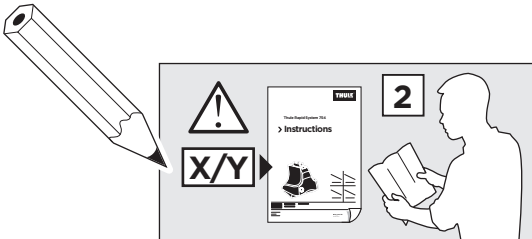

ISO 11154-E

x1

16 x4

106 x4

x1

1

	X (scale)	X (mm)	X (inch)
CHRYSLER Voyager , 5-dr MPV, 96-00	37	1021	40 1/4
CHRYSLER Grand Voyager , 5-dr MPV, 96-00	37	1021	40 1/4
CHRYSLER Town & Country , 5-dr MPV, 96-00	37	1021	40 1/4
CHRYSLER Town & Country , 5-dr Minivan, *08-	50	1151	45 3/8
DODGE Grand Caravan , 5-dr Minivan, *08-	50	1151	45 3/8
VOLKSWAGEN Routan , 5-dr Minivan, *09-	50	1151	45 3/8