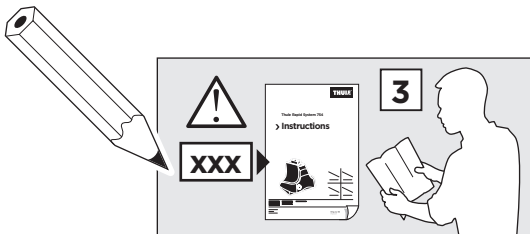

3

	W (mm)	Z (mm)	W (inch)	Z (inch)
CHRYSLER Voyager , 5-dr MPV, 96-00	630	700	24 ³ / ₄	27 ¹ / ₂
CHRYSLER Grand Voyager , 5-dr MPV, 96-00	630	700	24 ³ / ₄	27 ¹ / ₂
CHRYSLER Town & Country , 5-dr MPV, 96-00	630	700	24 ³ / ₄	27 ¹ / ₂
CHRYSLER Town & Country , 5-dr Minivan, *08-	700	700	27 ¹ / ₂	27 ¹ / ₂
DODGE Grand Caravan , 5-dr Minivan, *08-	700	700	27 ¹ / ₂	27 ¹ / ₂
VOLKSWAGEN Routan , 5-dr Minivan, *09-	700	700	27 ¹ / ₂	27 ¹ / ₂